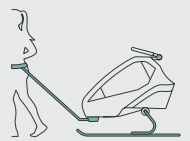

Ski + Hike

Accessory required