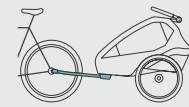

Now it's your turn - choose a great design in your favorite limited edition colors and look forward to being unique among bike trailers!

MORE FEATURES

- ✓ Comfort seating system
- ✓ Foldable cabin
- ✓ Removable wheels
- ✓ 360° rotatable, air-filled buggy wheel
- ✓ Leaf spring damping system
- ✓ Height adjustable handlebar
- ✓ Hand parking brake
- ✓ 3-in-1 canopy
  (insect protection, sun cover and splash water protection)
- ✓ Integrated stowage compartment for the canopy
- ✓ Tow bar with coupler and quick release function
- ✓ Device for hammocks / baby shell
- ✓ Height adjustable headrest
- ✓ Possibility of mounting an infant car seat
  * Check the compatibility of your infant car seat on qeridoo.de first.
- ✓ Mesh pockets in the cabin interior with velcro
- ✓ Mesh pocket on the trunk for quick storage of small items

Amazingly adaptive: You decide

Trailer

Included