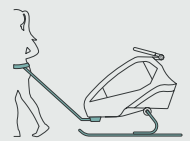

Ski + Hike

Accessory required