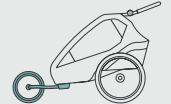

Now it's your turn - choose a great design in your favorite limited edition colors and look forward to being unique among bike trailers!

MORE FEATURES

- ✓ Comfort seating system
- ✓ Foldable cabin
- ✓ Removable wheels
- ✓ 360° rotatable, air-filled buggy wheel
- ✓ Leaf spring damping system
- ✓ Height adjustable handlebar
- ✓ Hand parking brake
- ✓ 3-in-1 canopy
(insect protection, sun cover and splash water protection)
- ✓ Integrated stowage compartment for the canopy
- ✓ Tow bar with coupler and quick release function
- ✓ Device for hammocks / baby shell
- ✓ Height adjustable headrest
- ✓ Possibility of mounting an infant car seat
* Check the compatibility of your infant car seat on qeridoo.de first.
- ✓ Mesh pockets in the cabin interior with velcro
- ✓ Mesh pocket on the trunk for quick storage of small items

Amazingly adaptive: You decide

Trailer

Included

Buggy + Jogger

Included

Baby transport

Accessory required

Jogger*