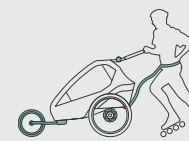

Skater

Accessory required