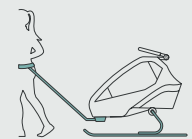

Ski + Hike

Accessory required