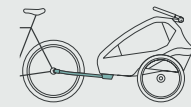

You have always been able to store the Kidgoo in a space-saving way and, for example, take it with you in the luggage compartment of your car. The tow bar with quick-release function and coupler transforms it quickly and easily into a bicycle trailer. Whether you want to go for a walk or bike ride or hike in the mountains or ski in the snow thanks to the optional accessories, the Kidgoo is so ready! It accompanies all your adventures reliably, safely and even easier.

The Kidgoo is available as a one seater or two seater in the colours Steel Grey, Navy Blue and Ivy Green.

MORE FEATURES

- ✓ Comfort seat system with integrated back protectors
- ✓ Easy removal and installation of the seat system
- ✓ Height-adjustable, adaptive restraint system (easy-ARS)
- ✓ Foldable cabin
- ✓ Removable wheels
- ✓ 360° rotating, air-filled buggy wheel with jogger function
- ✓ 360° ventilation system with manual climate control
- ✓ 3-in-1 canopy (insect, sun and splash protection)
  Magnetic canopy lock with Fidlock® fasteners
- ✓ Tow bar with coupler and quick-release function
- ✓ Device for hammock / baby shell
- ✓ Height-adjustable headrest
- ✓ Removable mesh pockets in the cabin interior (velcro)
- ✓ Numerous stowage options and XL luggage compartment

Amazingly adaptive: You decide

Trailer

Included