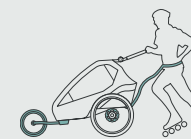

Skater

Accessory required