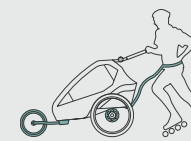

Skater

Accessory required