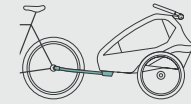

You have always been able to store the Kidgoo in a space-saving way and, for example, take it with you in the luggage compartment of your car. The tow bar with quick-release function and coupler transforms it quickly and easily into a bicycle trailer. Whether you want to go for a walk or bike ride or hike in the mountains or ski in the snow thanks to the optional accessories, the Kidgoo is so ready! It accompanies all your adventures reliably, safely and even easier.

The Kidgoo is available as a one seater or two seater in the colours Steel Grey, Navy Blue and Ivy Green.

MORE FEATURES

- ✓ Comfort seat system with integrated back protectors
- ✓ Easy removal and installation of the seat system
- ✓ Height-adjustable, adaptive restraint system (easy-ARS)
- ✓ Foldable cabin
- ✓ Removable wheels
- ✓ 360° rotating, air-filled buggy wheel with jogger function
- ✓ 360° ventilation system with manual climate control
- ✓ 3-in-1 canopy (insect, sun and splash protection)
  Magnetic canopy lock with Fidlock® fasteners
- ✓ Tow bar with coupler and quick-release function
- ✓ Device for hammock / baby shell
- ✓ Height-adjustable headrest
- ✓ Removable mesh pockets in the cabin interior (velcro)
- ✓ Numerous stowage options and XL luggage compartment

Amazingly adaptive: You decide

Trailer

Included