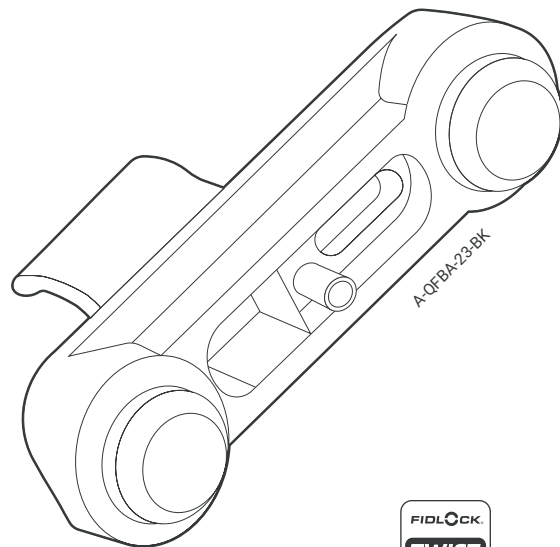

Notes

CAUTION!

Please read the user manual carefully before assembly and first use, and keep it for reference.

CAUTION!

Before each use, check if the FIDLOCK TWIST base by Qeridoo is correctly mounted and the base is free from dirt. If any defects occur, stop using it immediately and contact your authorized dealer.

CAUTION!

Packaging materials should be removed and disposed of according to the environmental regulations applicable in your region.

TIP!

The FIDLOCK TWIST base by Qeridoo can be used with a FIDLOCK water bottle, as well as many other FIDLOCK TWIST products.

TIP! *

The second hex key is included in the delivery scope of your Qeridoo.

TIP!

For mounting of the FIDLOCK TWIST base by Qeridoo on a Qeridoo to 2022, the rivet on the handlebar can be drilled out and replaced by the enclosed sleeve screw. This requires some technical skill. We recommend the assembly at a specialist dealer or a bicycle workshop.

Copyright

All rights to this documentation remain the property of Qeridoo GmbH.

The texts, values and illustrations contained herein may not be reproduced, distributed, used for competitive purposes or made available to others without authorization. If other product names are used within the scope of this documentation, these are generally to be regarded as registered trademarks of the respective manufacturer.

Support information

Please contact us directly if you have any questions about our products.

You can find our current list of dealers at:
qeridoo.de/go/haendersuche

www.qeridoo.de