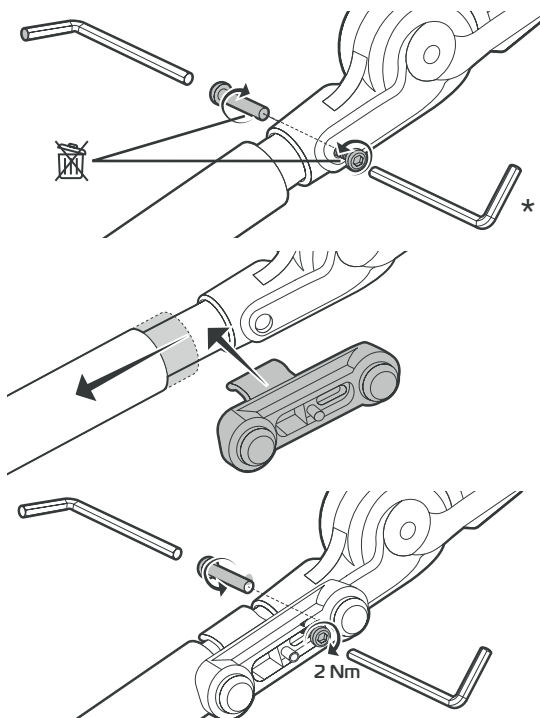

FIDLOCK TWIST base by Qeridoo

Product description

The FIDLOCK TWIST base by Qeridoo is a versatile mounting system that can be easily attached to the bicycle trailer. With this magnetic technology, your Qeridoo not only retains its stylish appearance but also offers individual attachment options for water bottles and other useful FIDLOCK TWIST accessories thanks to the modular system.

Product details

Material: Nylon, Neodymium

Maximum load: see TWIST module user manual.

This product is protected by one or more FIDLOCK patents. For further information on patent protection, visit: www.fidlock.com/patents