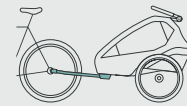

Inside, the comfort seating system with integrated back protectors provides secure support, while the patented and adaptive restraint system (easy-ARS) can be perfectly adjusted to your child in seconds. This way, the trailer grows flexibly with your child and always remains optimally adjusted.

The 360° ventilation system ensures a pleasant climate in the cabin, while the 3-in-1 canopy reliably protects against sun, insects and splash water, whatever the weather. This is complemented by the side sun cover with hook-and-loop fastener in the cabin, which additionally protects your child from direct sunlight and provides even more comfort on the go.

The Kidgoo Pro also impresses in everyday use with well-thought-out details: The becco coupler system allows you to attach and detach in a flash, while the generous storage space and numerous stowage options offer plenty of room for everything you need on the go.

This turns a bicycle trailer into a reliable companion for everyday life, leisure and sporty adventures.

FOR THOSE WHO MAKE NO COMPROMISES.

The Kidgoo Pro is for everyone who makes no compromises: more sportiness, more comfort and maximum equipment ex works.

DESIGN AND PRICE

The Kidgoo Pro is available as: one-seater for €1,100 (RRP) and two-seater for €1,200 (RRP).

Wonderfully versatile: You decide

Trailer

Included