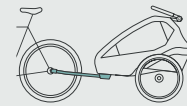

Inside, the comfort seating system with integrated back protectors offers secure support, while the patented and adaptive restraint system (easy-ARS) can be perfectly adjusted to your child in seconds. This way, the trailer grows flexibly with your child and always remains optimally adapted.

The 360° ventilation system ensures a pleasant climate in the cabin, while the 3-in-1 canopy reliably protects against sun, insects and splash water protection, no matter the weather. This is complemented by the lateral sun cover with hook-and-loop fastener in the cabin, which additionally protects your child from direct sunlight and provides even more comfort on the go.

The Kidgoo Pro also impresses in everyday life with well thought-out details:

The becco coupler system enables quick attachment and detachment, while the generous storage space and numerous stowage options offer plenty of room for everything you need on the go.

This turns a bicycle trailer into a reliable companion for everyday life, leisure and sporting adventures.

FOR THOSE WHO MAKE NO COMPROMISES.

The Kidgoo Pro is for everyone who makes no compromises: more sportiness, more comfort and maximum equipment from the factory.

DESIGN AND PRICE

The Kidgoo Pro is available as: one-seater for €1,100 (RRP) and two-seater for €1,200 (RRP).

Wonderfully convertible: You decide

Trailer

Included