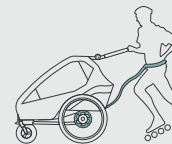

Skater

Included