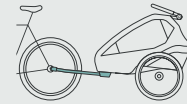

The becco coupling system enables quick and easy coupling and uncoupling. The height-adjustable push handle with rollover protection provides comfort and additional safety. The wheel deflector with integrated buggy wheel holder is especially practical for everyday use: this keeps the buggy wheel safely stored and always within easy reach whenever You spontaneously switch between modes.

Inside, You'll find a comfortable seating solution with integrated back protectors as well as an adjustable headrest for extra support – ideal when Your children relax or fall asleep on the go. The 5-point safety harness ensures a secure fit and easy handling.

SAFE ON THE GO – FULLY QERIDOO

The sturdy aluminium frame, patented head protectors and well-thought-out safety features provide an all-round safe riding experience, on every journey. The 360° ventilation system with manual climate control also creates a pleasant climate inside the cabin.

Numerous storage options and the spacious XL trunk give You exactly the flexibility You need in everyday life.

The Kidgoo Lite is the ideal choice for anyone who values quality, safety and functionality and consciously chooses a clear, everyday-ready equipment package.

Available as a single-seater for €650 RRP in Titanium Grey and as a two-seater for €700 RRP in the colours Steel Grey, Navy Blue, Ivy Green and Titanium Grey.

Wonderfully versatile: You decide

Trailer

Included