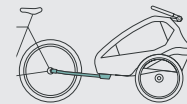

Inside, the comfort seating system with integrated back protectors offers secure support, while the patented and adaptive restraint system (easy-ARS) can be perfectly adjusted to your child in seconds. This way, the trailer grows flexibly with your child and always remains optimally adapted.

The 360° ventilation system ensures a pleasant climate in the cabin, while the 3-in-1 canopy reliably protects against sun, insects and splash water protection, no matter the weather. This is complemented by the lateral sun cover with hook-and-loop fastener in the cabin, which additionally protects your child from direct sunlight and provides even more comfort on the go.

The Kidgoo Pro also impresses in everyday life with well thought-out details:

The becco coupler system enables quick attachment and detachment, while the generous storage space and numerous stowage options offer plenty of room for everything you need on the go.

This turns a bicycle trailer into a reliable companion for everyday life, leisure and sporting adventures.

FOR THOSE WHO MAKE NO COMPROMISES.

The Kidgoo Pro is for everyone who makes no compromises: more sportiness, more comfort and maximum equipment from the factory.

DESIGN AND PRICE

The Kidgoo Pro is available as: one-seater for €1,100 (RRP) and two-seater for €1,200 (RRP).

Wonderfully convertible: You decide

Trailer

Included